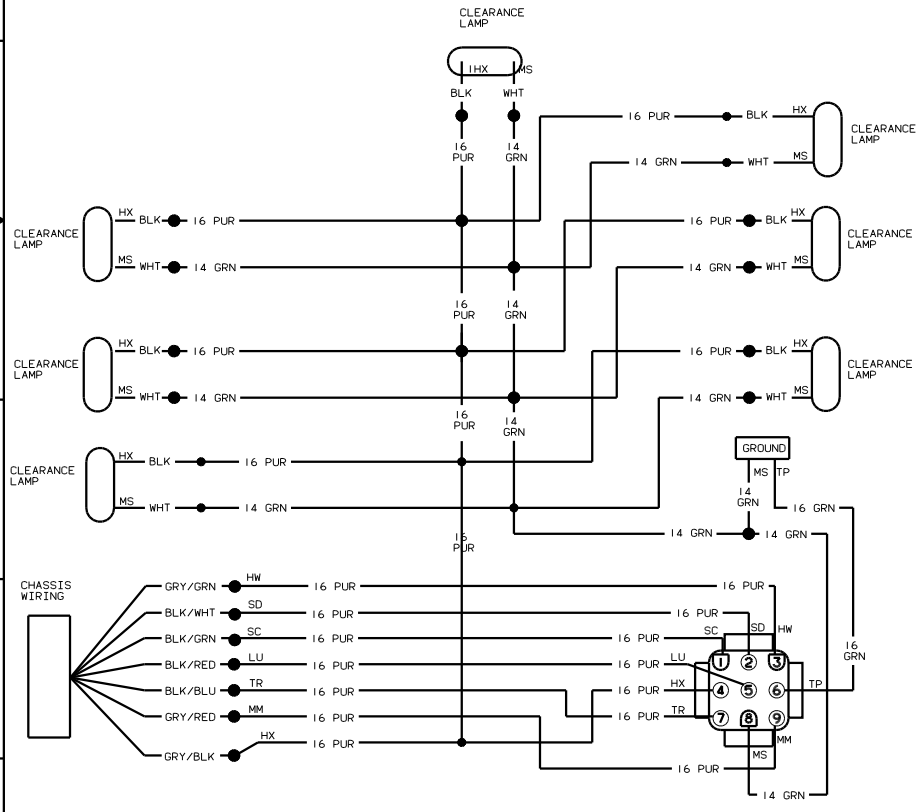

LEFT LICENSE PLATE LAMP

RIGHT LICENSE PLATE LAMP

LEFT SIDE MARKER LAMP

RIGHT SIDE MARKER LAMP

CONNECTS TO WIRE ASM-BACKWALL (SHT 2,D-7) (SHT 3,D-7) (LOCATED NEAR TRAILER HOOKUP)

LEFT LICENSE PLATE LAMP

RIGHT LICENSE PLATE LAMP

WIRING DIAGRAM-CLEARANCE/TAILLAMPS (WIRE ASM-112678-08,-09,-10,-15,-16)

CONNECTS TO WIRE ASM-BACKWALL (SHT 2,E-7) (LOCATED NEAR LOAD CENTER)