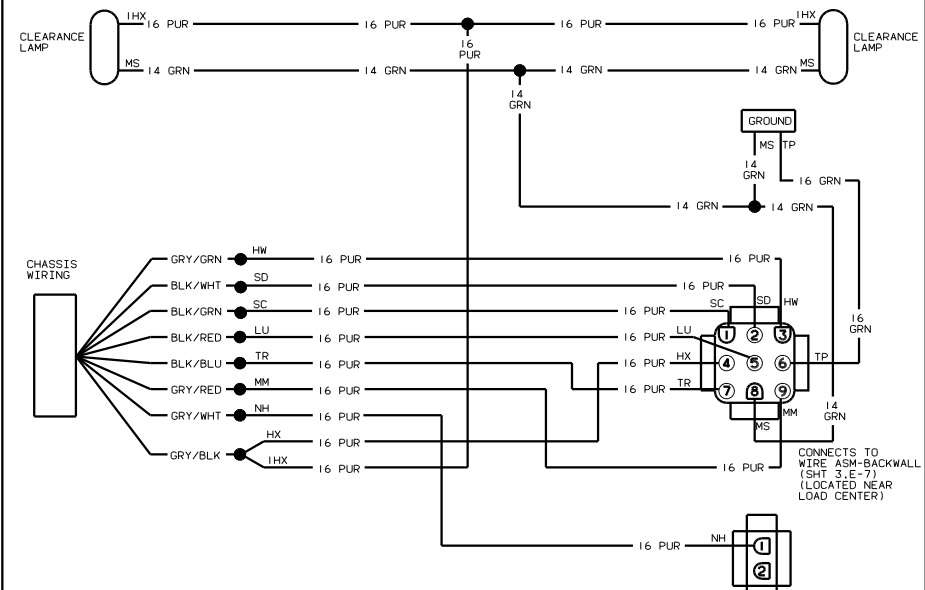

WIRING DIAGRAM-CLEARANCE/TAILLAMPS (WIRE EXPORT) (WIRE ASM-112678-11,-12,-13)

CONNECTS TO WIRE ASM-BACKWALL (SHT 3,G-7) (LOCATED NEAR LOAD CENTER)