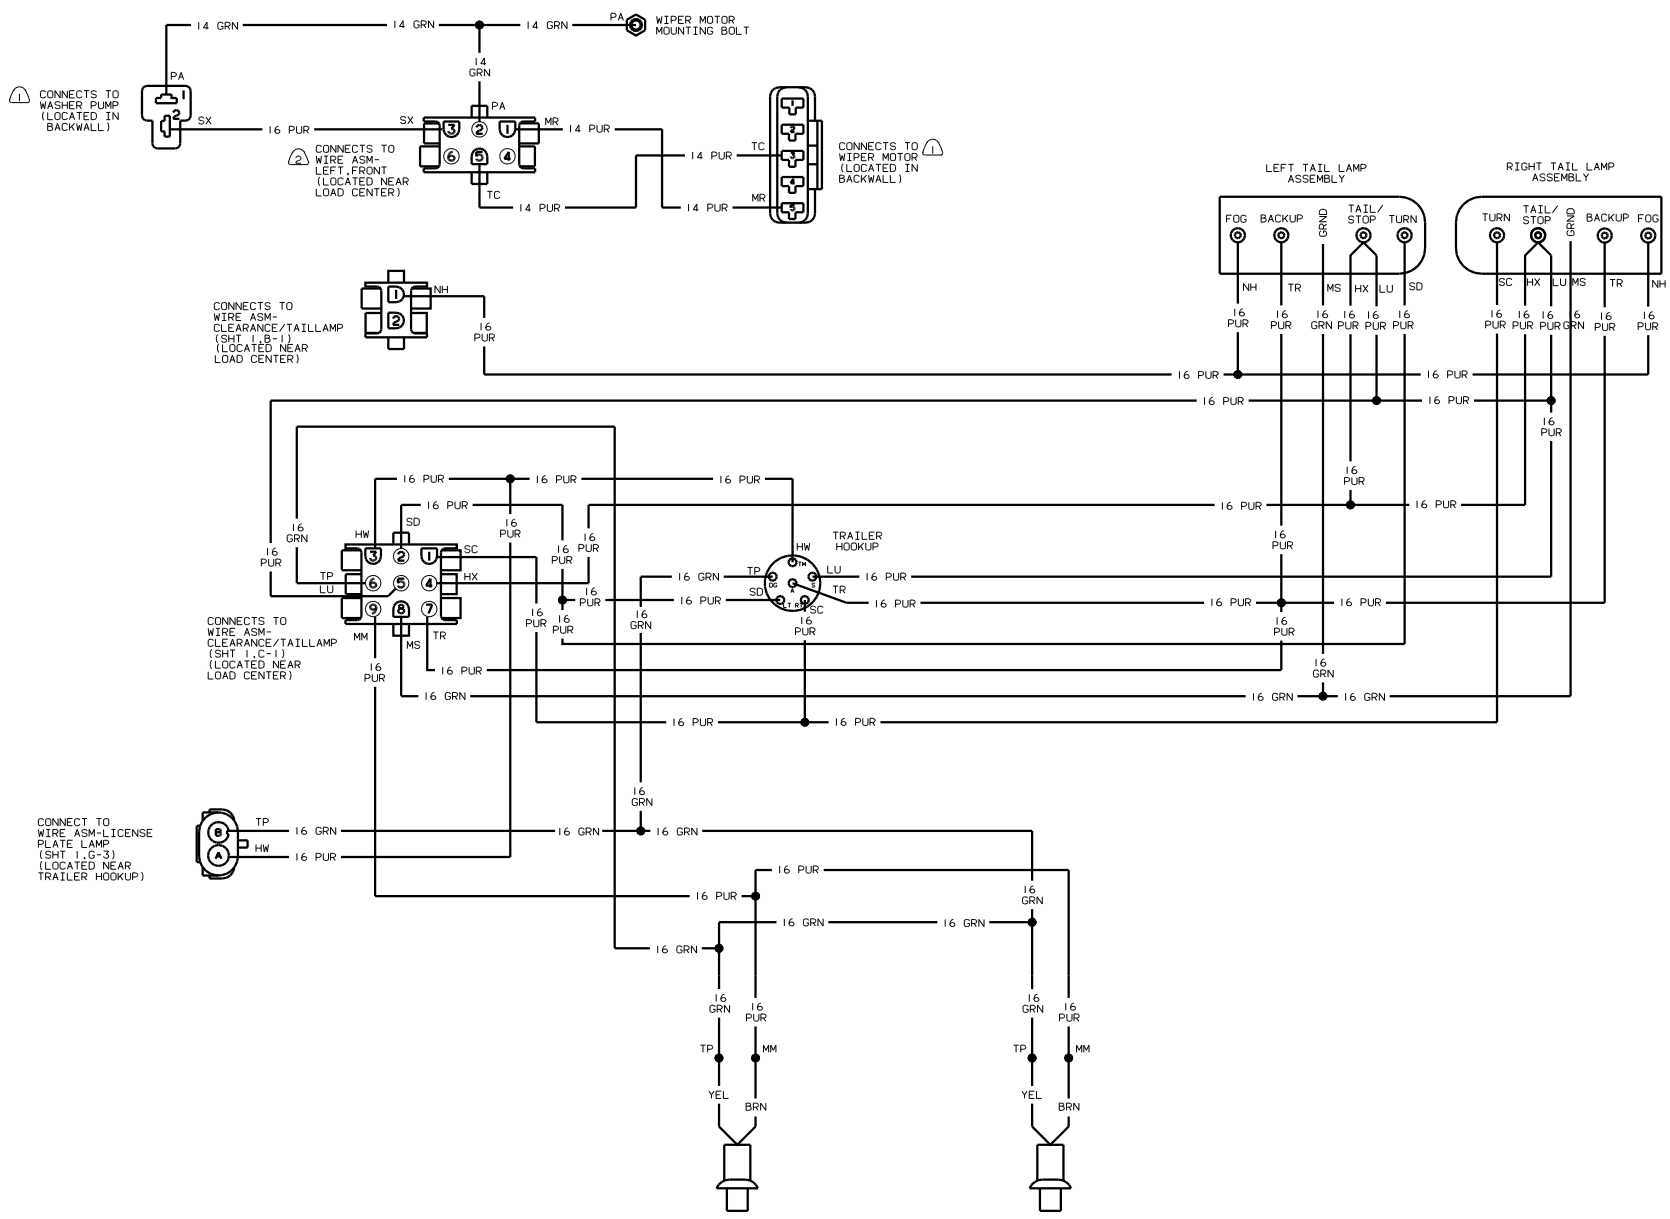

WIRE DIAGRAM-BACKWALL
(WIE EXPORT)
(WIRE ASM 124673-02)

NOTES:

(2) SEE WIRING DIAGRAM-BODY FOR ADDITIONAL INFORMATION.

(1) SEE MANUFACTURER'S DIAGRAM FOR ADDITIONAL INFORMATION.